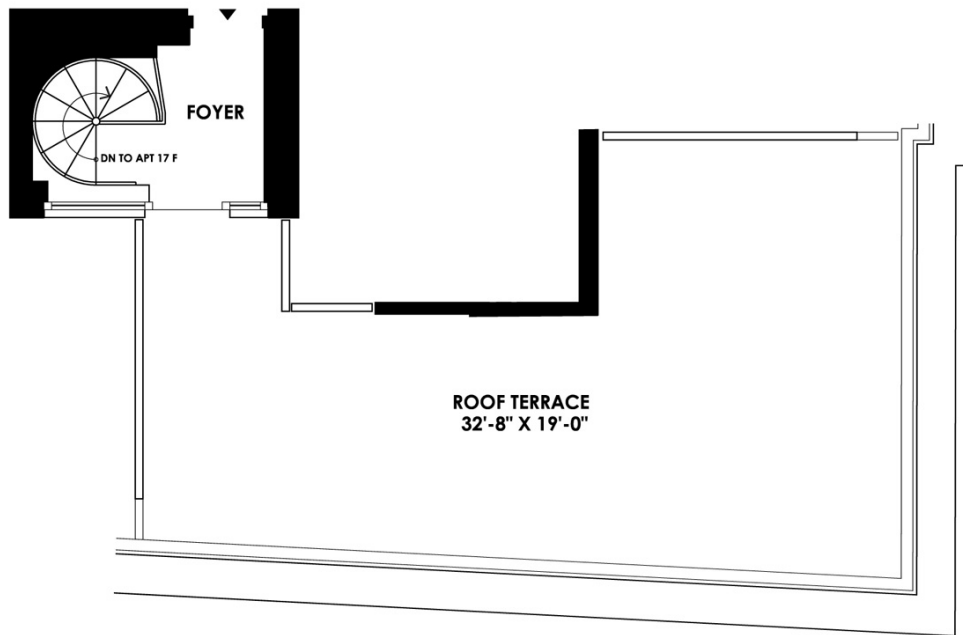

NEW YORK PLAZA

RESIDENCE - F
FLOOR Penthouse

2 BEDROOMS
3 BATHROOMS
HOME OFFICE
LAUNDRY/PANTRY
5 WALK IN CLOSETS

PRIVATE FURNISHED ROOF TERRACE W/ GRILL

ALL DIMENSIONS ARE APPROXIMATE AND SUBJECT TO NORMAL CONSTRUCTION VARIANCES

NEW YORK PLAZA

RESIDENCE - F
FLOOR Penthouse
PRIVATE ROOF TERRACE

ALL DIMENSIONS ARE APPROXIMATE AND SUBJECT TO NORMAL CONSTRUCTION VARIANCES