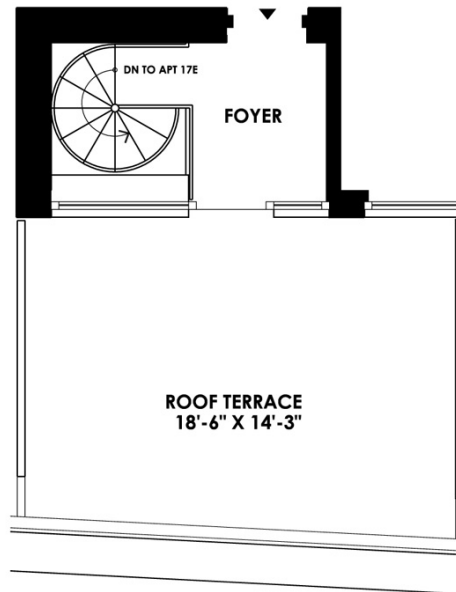

NEW YORK PLAZA

RESIDENCE - E
FLOOR Penthouse

3 BEDROOMS
3 BATHROOMS
HOME OFFICE
POWDER ROOM
11 CLOSETS

PRIVATE FURNISHED ROOF TERRACE W/ GRILL

ALL DIMENSIONS ARE APPROXIMATE AND SUBJECT TO NORMAL CONSTRUCTION VARIANCES

NEW YORK PLAZA

RESIDENCE - E
FLOOR Penthouse
PRIVATE ROOF TERRACE

ALL DIMENSIONS ARE APPROXIMATE AND SUBJECT TO NORMAL CONSTRUCTION VARIANCES