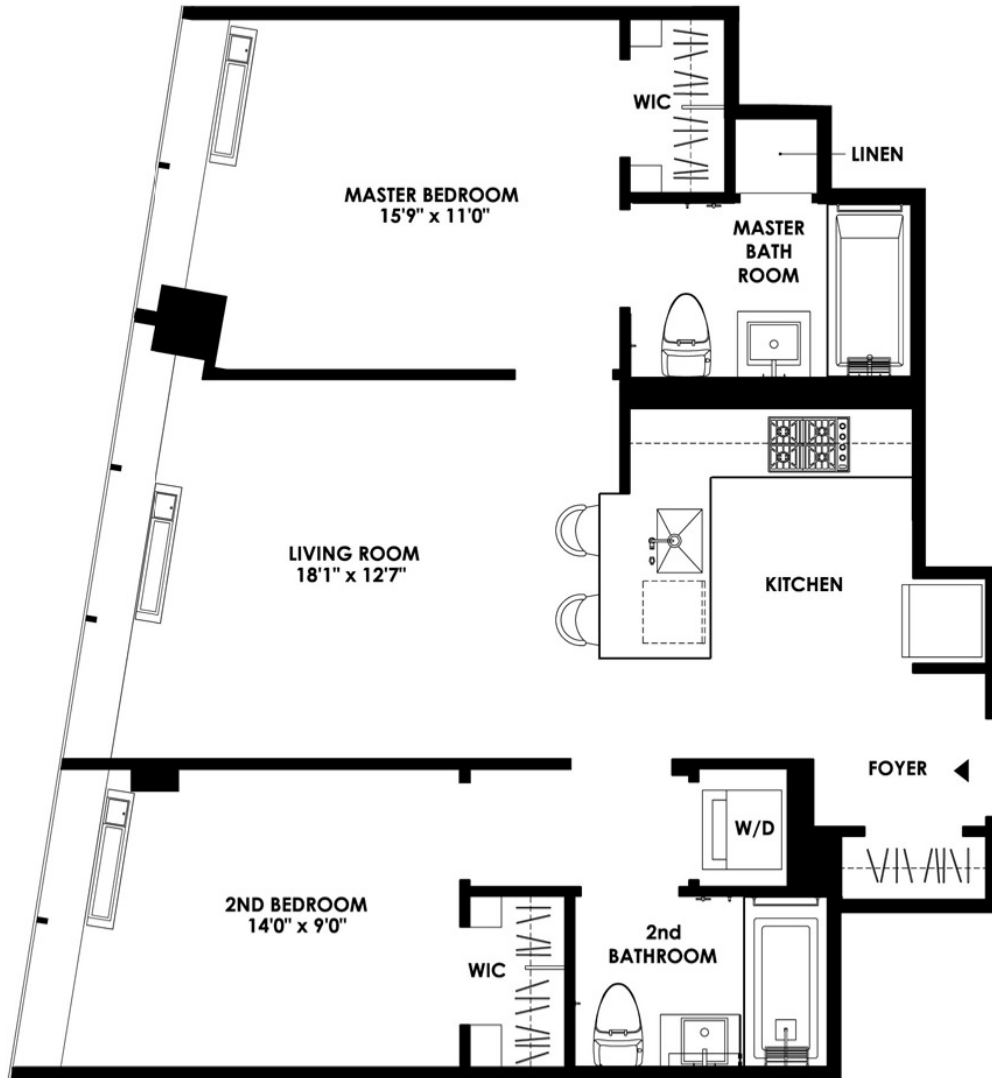

# NEW YORK PLAZA

**RESIDENCE - D**  
**FLOOR Penthouse**

**2 BEDROOMS**  
**2 BATHROOMS**  
**4 CLOSETS**

ALL DIMENSIONS ARE APPROXIMATE AND SUBJECT TO NORMAL CONSTRUCTION VARIANCES