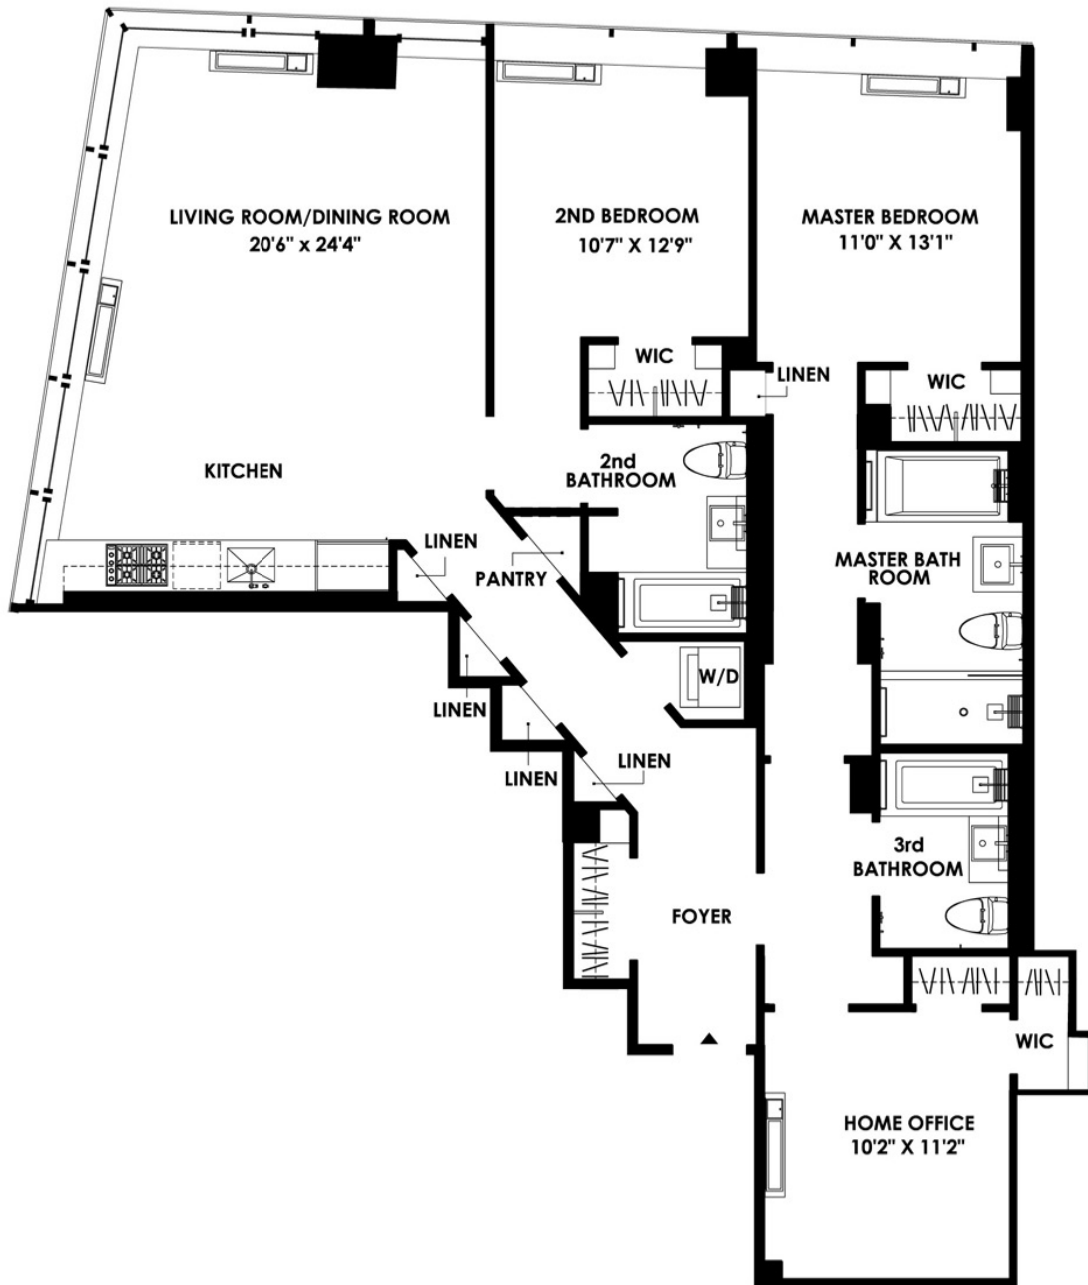

NEW YORK PLAZA

RESIDENCE - C FLOOR Penthouse

2 BEDROOMS
1 HOME OFFICE
3 BATHROOMS
11 CLOSETS

ALL DIMENSIONS ARE APPROXIMATE AND SUBJECT TO NORMAL CONSTRUCTION VARIANCES