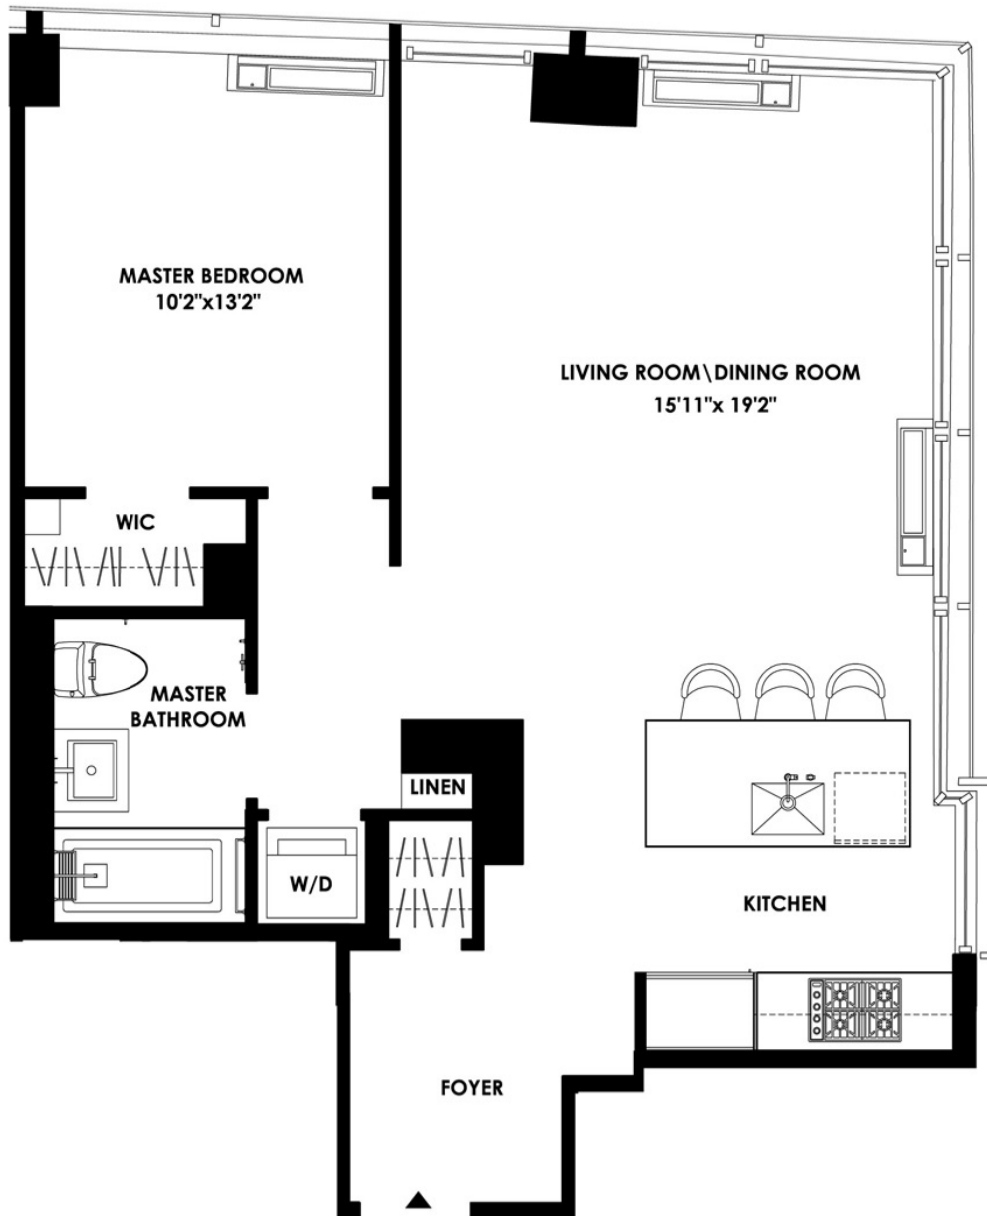

NEW YORK PLAZA

RESIDENCE - A
FLOOR Penthouse

1 BEDROOM
1 BATHROOM
3 CLOSETS

ALL DIMENSIONS ARE APPROXIMATE AND SUBJECT TO NORMAL CONSTRUCTION VARIANCES