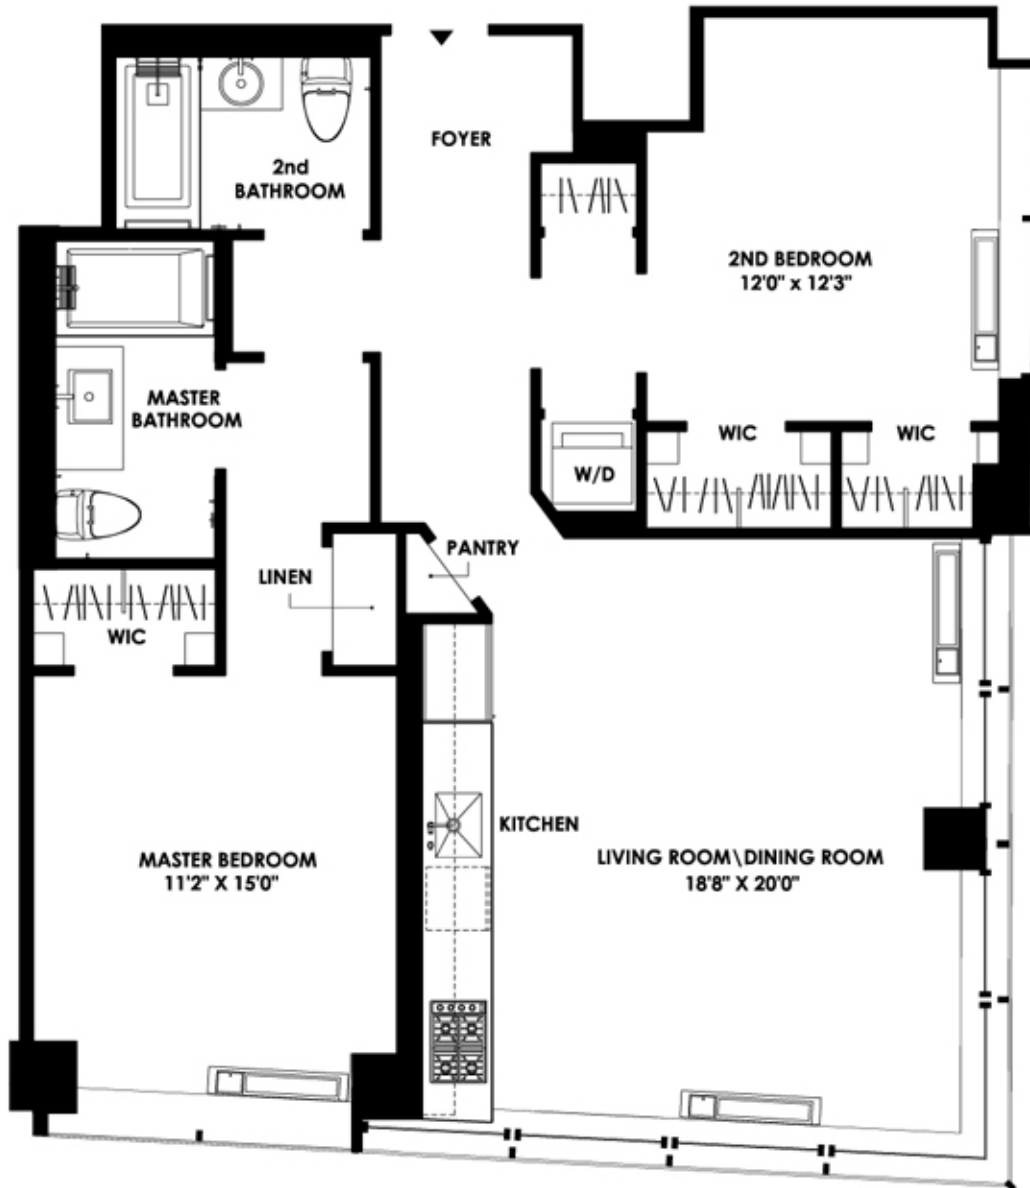

NEW YORK PLAZA

RESIDENCE - H
FLOOR 8-17

2 BEDROOMS
2 BATHROOMS
6 CLOSETS

ALL DIMENSIONS ARE APPROXIMATE AND SUBJECT TO NORMAL CONSTRUCTION VARIANCES