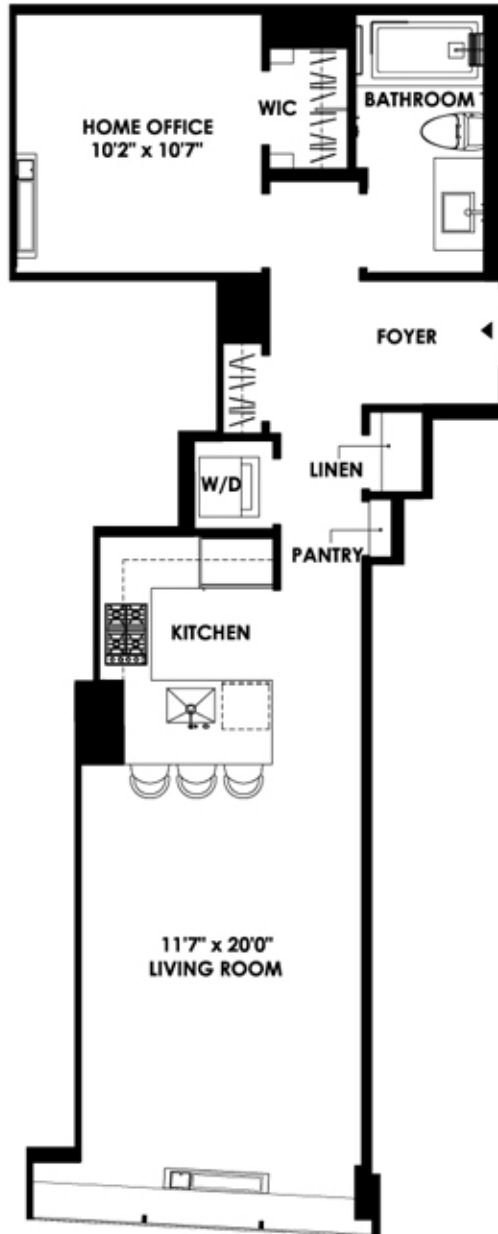

NEW YORK PLAZA

RESIDENCE - G
FLOOR 8-17

1 HOME OFFICE
1 BATHROOM
4 CLOSETS

ALL DIMENSIONS ARE APPROXIMATE AND SUBJECT TO NORMAL CONSTRUCTION VARIANCES