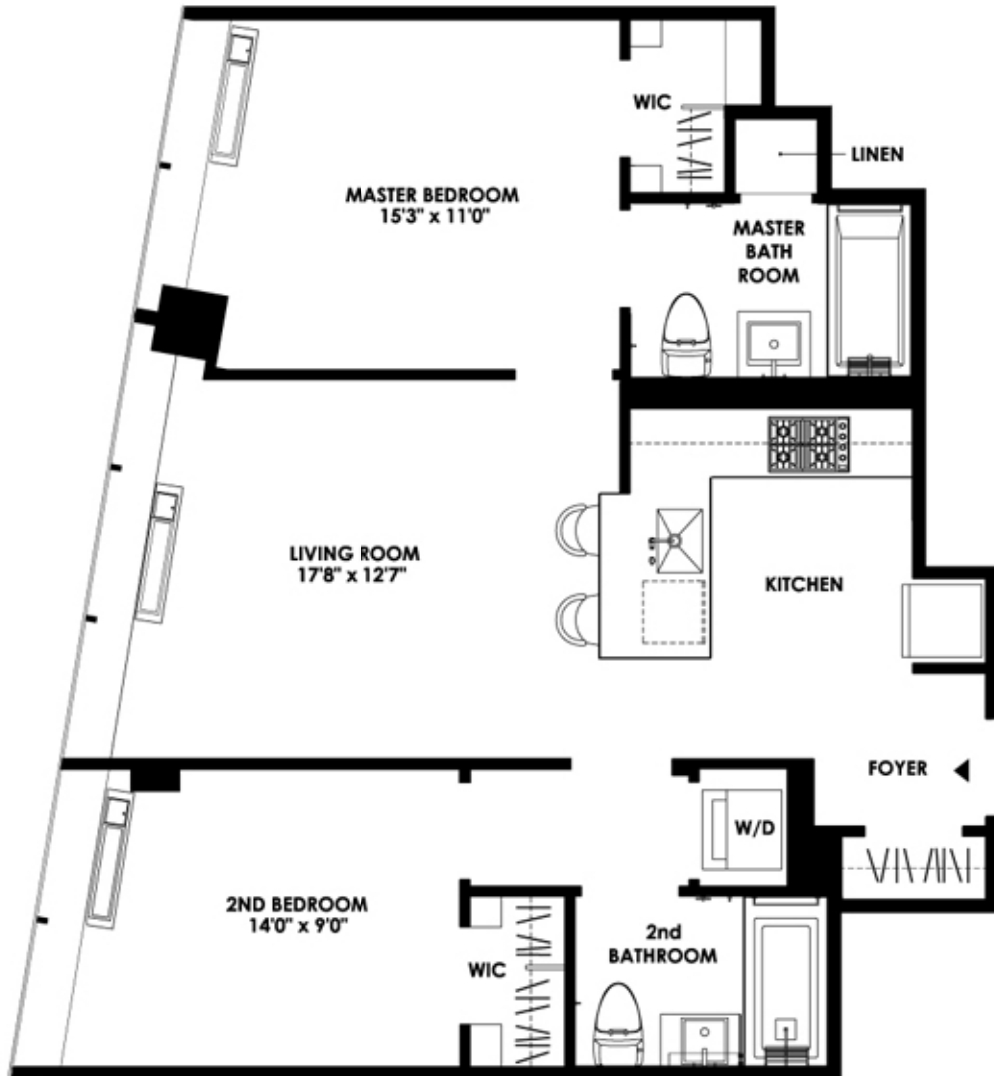

NEW YORK PLAZA

RESIDENCE - D
FLOOR 8-17

2 BEDROOMS
2 BATHROOMS
4 CLOSETS

ALL DIMENSIONS ARE APPROXIMATE AND SUBJECT TO NORMAL CONSTRUCTION VARIANCES