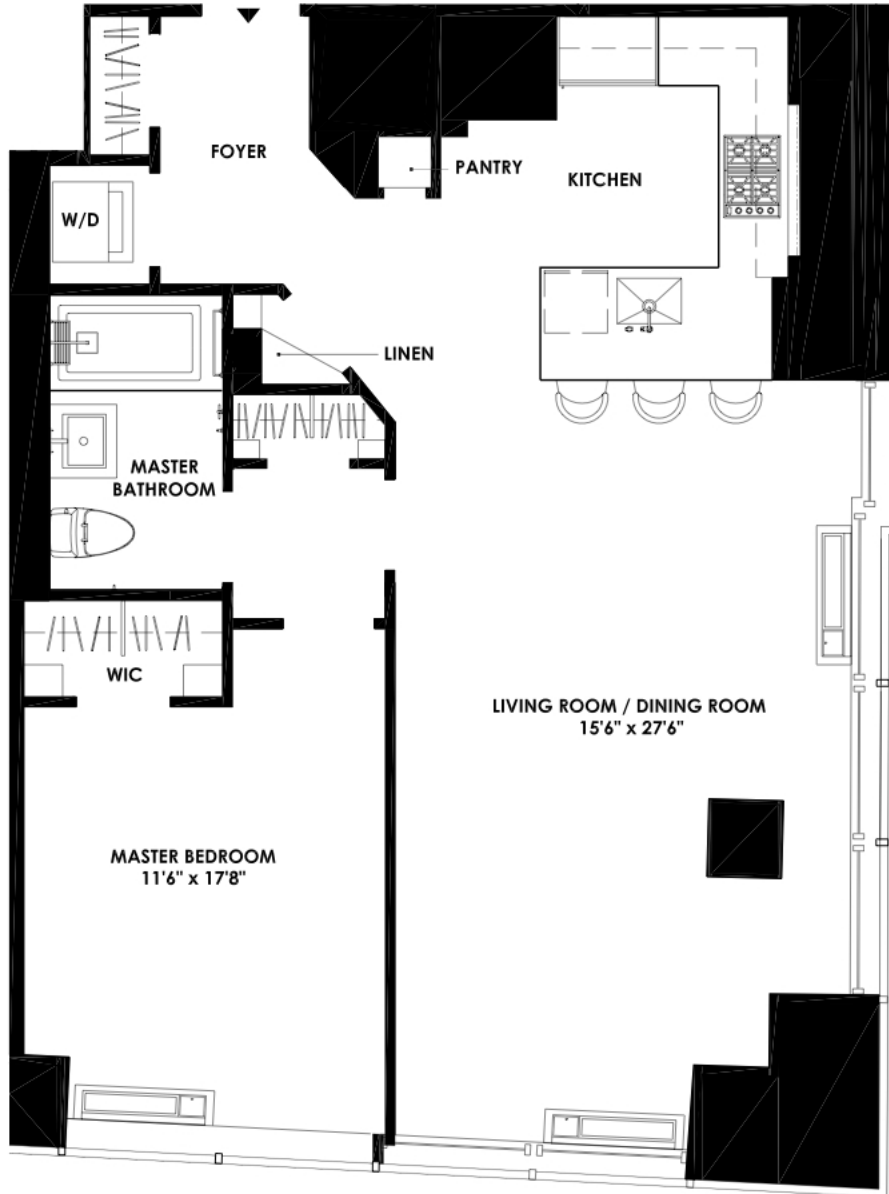

NEW YORK PLAZA

RESIDENCE - H
FLOOR 7

1 BEDROOM
1 BATHROOM
5 CLOSETS
12 FT HIGH CEILING

ALL DIMENSIONS ARE APPROXIMATE AND SUBJECT TO NORMAL CONSTRUCTION VARIANCES