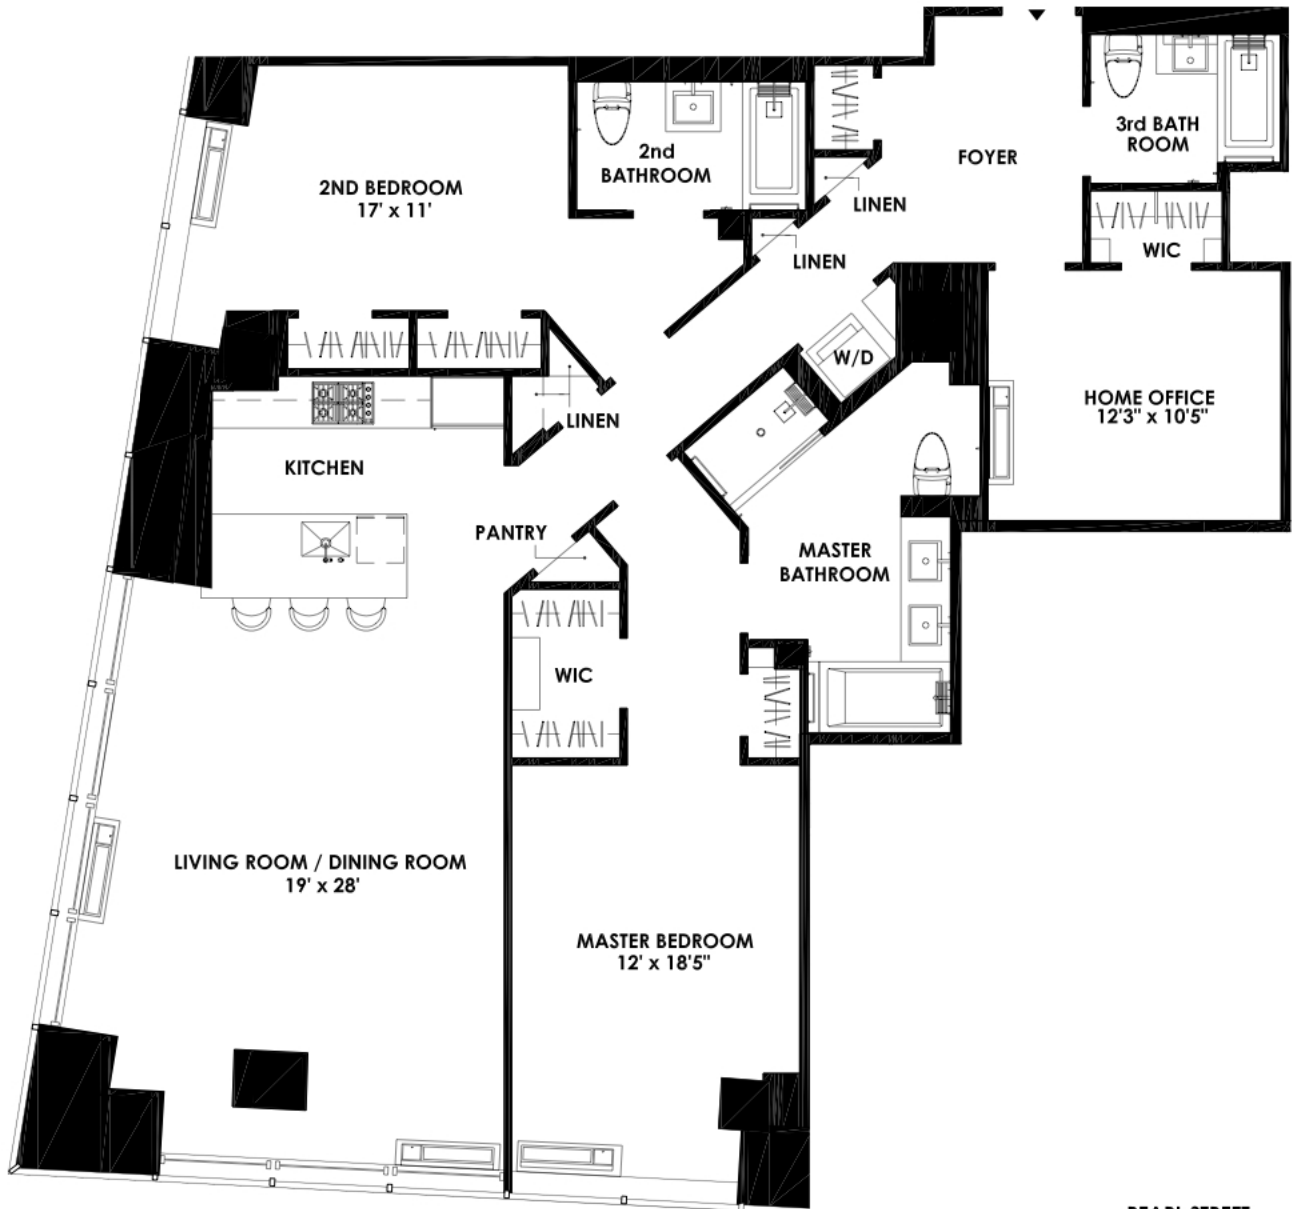

NEW YORK PLAZA

RESIDENCE - E
FLOOR 6-7*

2 BEDROOMS
1 HOME OFFICE
3 BATHROOMS
10 CLOSETS
* 12 FT HIGH CEILING

ALL DIMENSIONS ARE APPROXIMATE AND SUBJECT TO NORMAL CONSTRUCTION VARIANCES