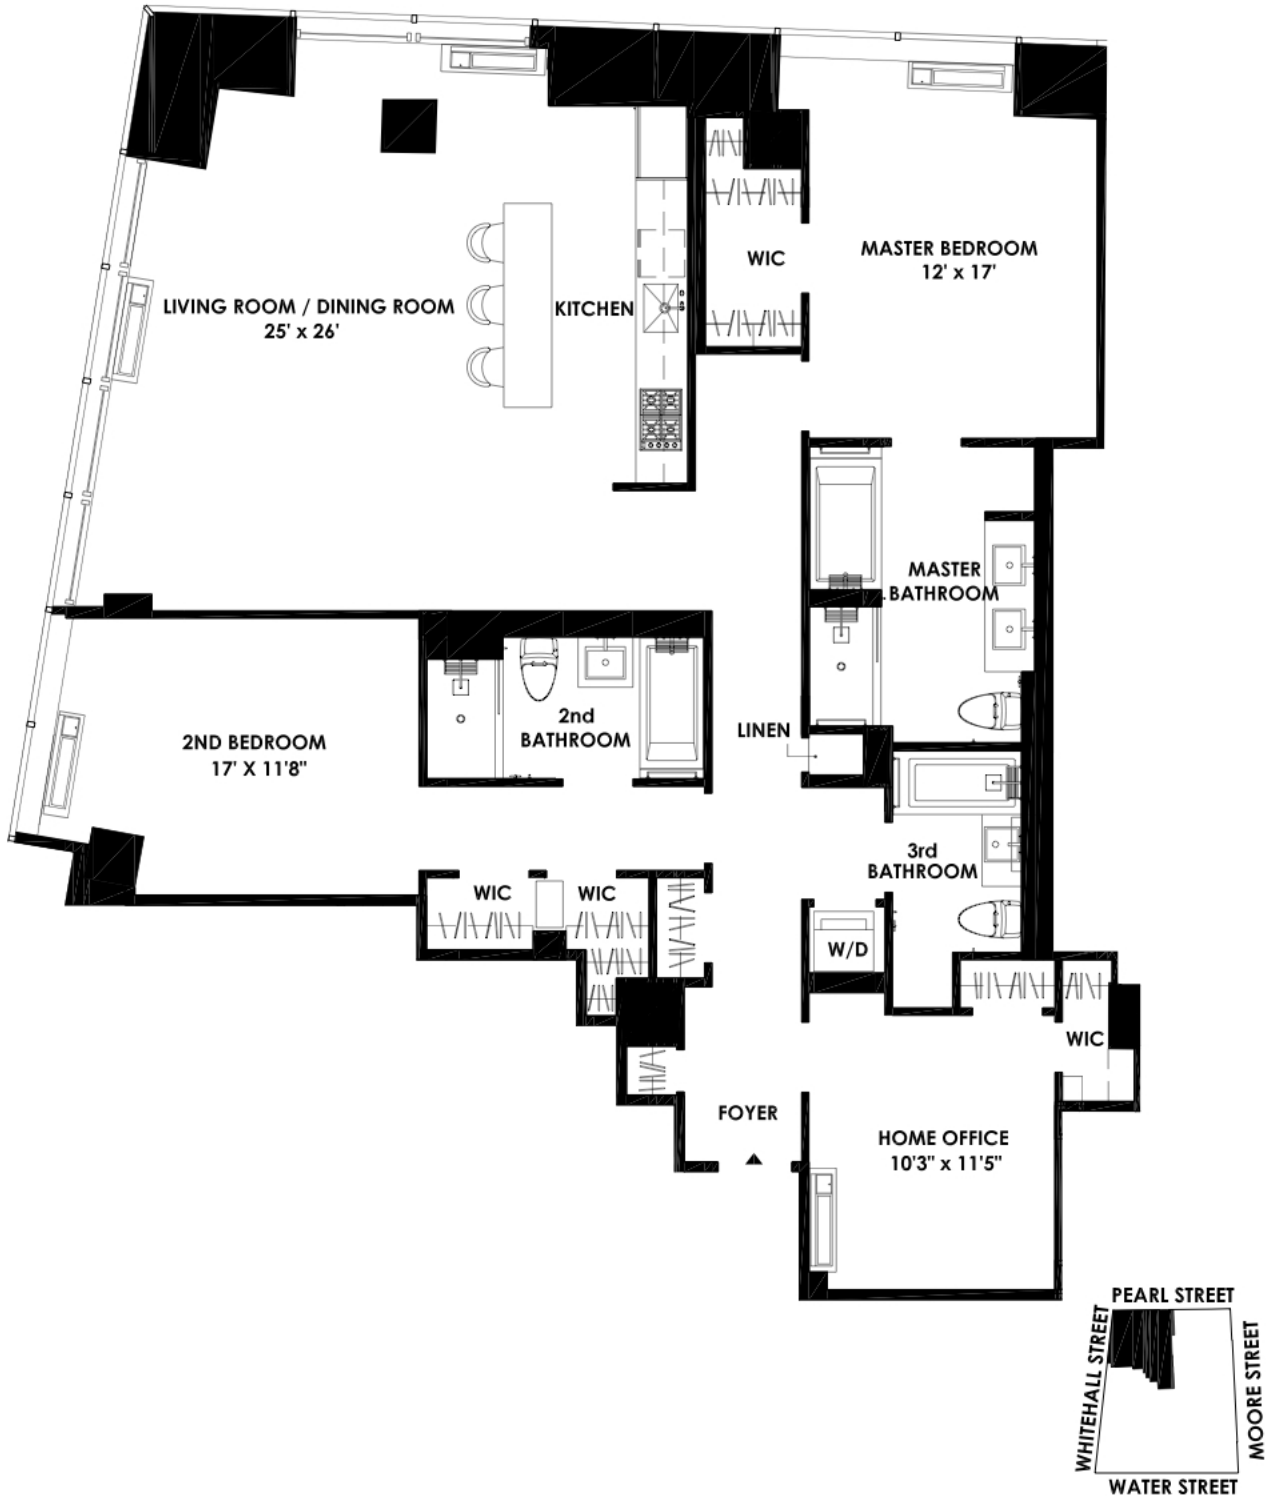

NEW YORK PLAZA

RESIDENCE - C
FLOOR 6-7*

2 BEDROOMS
3 BATHROOMS
1 HOME OFFICE
8 CLOSETS
* 12 FT HIGH CEILING

ALL DIMENSIONS ARE APPROXIMATE AND SUBJECT TO NORMAL CONSTRUCTION VARIANCES