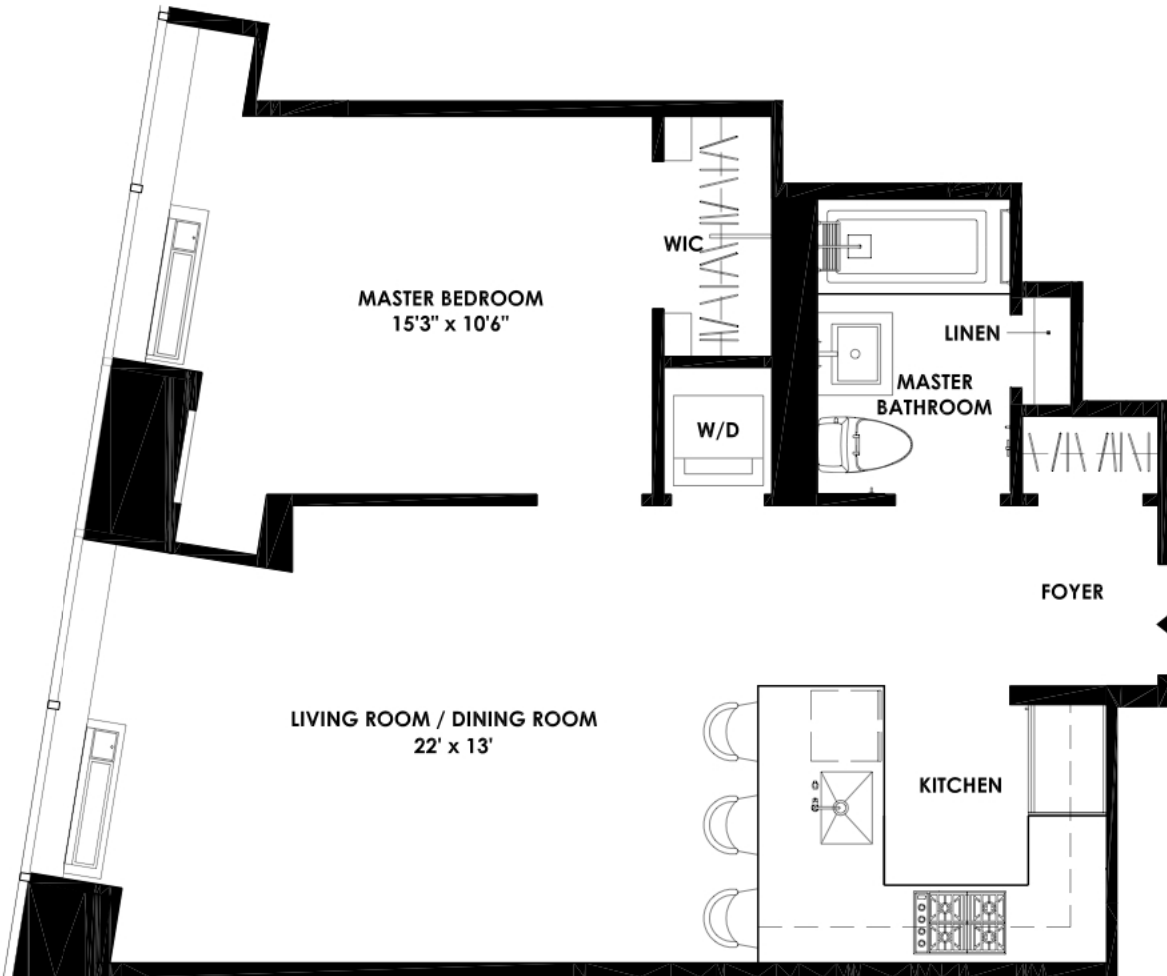

NEW YORK PLAZA

RESIDENCE - D
FLOOR 5-7*

1 BEDROOM
1 BATHROOM
3 CLOSETS
* 12 FT HIGH CEILING

ALL DIMENSIONS ARE APPROXIMATE AND SUBJECT TO NORMAL CONSTRUCTION VARIANCES